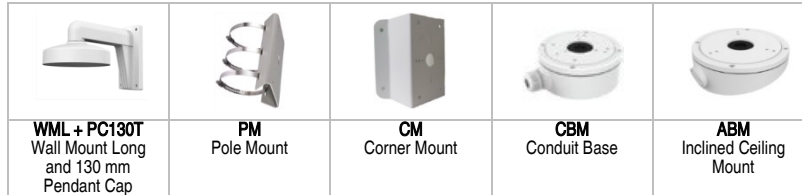

Specifications

DS-2CE56H0T-IT3ZF

Camera

Image Sensor	5 MP progressive scan CMOS
Resolution	2560 (H) × 1944 (V)
Minimum Illumination	Color: 0.01 Lux @ f 1.2, AGC on, 0 Lux with IR
Shutter Speed	1/30 s to 1/50,000 s
Lens	2.7 mm to 13.5 mm motorized vari-focal lens
Horizontal Field of View	95.7° to 29.1°
Lens Mount	Ø 14
Day / Night	IR cut filter
Angle Adjustment	Pan: 0° to 360°; tilt: 0° to 75°; rotate: 0° to 360°
Synchronization	Internal synchronization
Frame Rate	5 MP @ 20 fps, 4 MP @ 30 fps, 1080p @ 30 fps

Menu

AGC	Supported
Day/Night Mode	Auto/color/BW (black and white)
White Balance	ATW/MWB
BLC	Supported
DWDR	Supported
Language	English
Functions	Brightness, sharpness, DNR, mirror, smart IR

Interface

TVI Video Output	1 HD analog output
Switch Button	TVI/AHD/CVI/CVBS

General

Operating Conditions	-40° F to 140° F (-40° C to 60° C), humidity: 90% or less (non-condensation)
Power Supply	12 VDC ± 25%
Power Consumption	Maximum 6.3 W
Protection Level	IP67
Material	Metal
IR Range	Up to 130 ft (40 m)
Communication	Up-the-Coax, Protocol: HIKVISION-C (HD-TVI output)
Dimensions	4.88" x 5.29" x 4.38" (123.86 mm x 134.3 mm x 110.11 mm)
Weight	Approximately 1.28 lbs (580 g)

Accessories