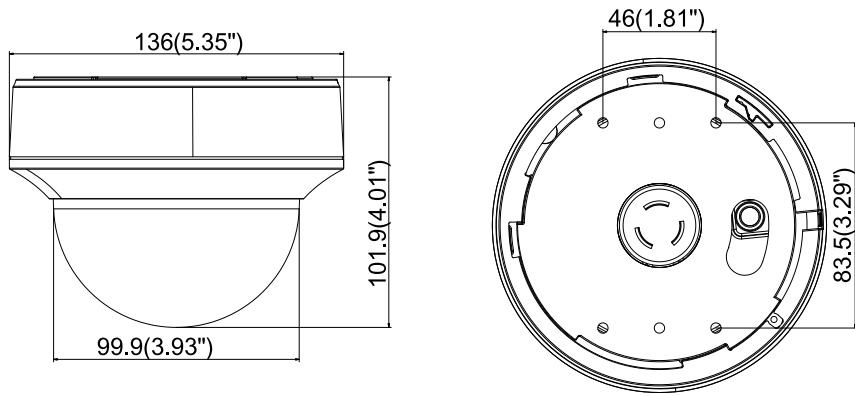

## Specifications

<b>Camera</b>	
Image Sensor	3MP CMOS Image Sensor
Effective Pixels	2052(H)*1536(V)
Min. illumination	0.01 Lux @ (F1.2,AGC ON),0 Lux with IR
Shutter Time	1/25s to 1/50,000s
Lens	Motorized VF lens; 2.8 - 12 mm @ F1.2
Lens Mount	φ14
Day & Night	ICR
Angle Adjustment	Pan: 0° - 355°; Tilt:0° - 75°; Rotate: 0° - 355°
Synchronization	Internal Synchronization
WDR	120dB
Video Frame Rate	1920×1536@18fps
HD Video Output	1 Analog HD output
S/N Ratio	> 62dB
<b>Menu</b>	
AGC	Support
D/N Mode	Color/BW/SMART
White Balance	ATW/ MWB
BLC	Support
Functions	Wide Dynamic Range, Digital noise reduction, Mirror, SMART IR
<b>General</b>	
Operating Conditions	-40 ℃ – 60 ℃ ( -40 ℉ – 140 ℉) , Humidity 90% or less (non-condensing)
Power Supply	12 VDC±15%
Power Consumption	Max. 4.5W
Protection Level	IP65
IR Range	Up to 30m
Communication	Up the coax, Protocol: HIKVISION-C (TVI output)
Dimensions	Φ136mm×102mm (Φ5.35"×4.02")
Weight	Approx. 600g ( 1.32lb)

## Dimensions

Unit: mm