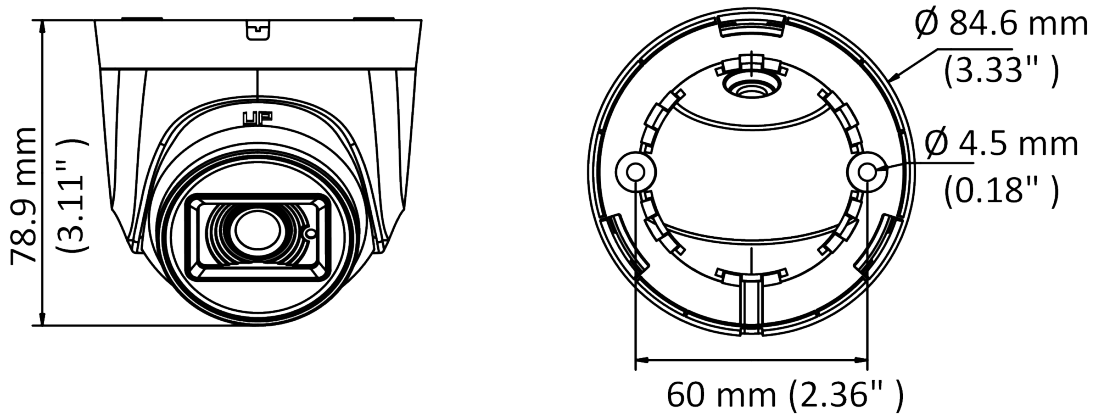

DS-2CE76U0T-ITPF 8 MP Camera

- 8.29 MP, 3840 × 2160 resolution
- 2.8 mm, 3.6 mm, 6 mm fixed focal lens
- Smart IR, up to 30 m IR distance
- 4 in 1 video output (switchable TVI/AHD/CVI/CVBS)

Specification

Camera	
Image Sensor	8.29 MP CMOS
Signal System	PAL/NTSC
Resolution	3840 (H) × 2160 (V)
Frame Rate	TVI: 8MP@12.5fps, 8MP@15fps, 4MP@25fps, 4MP@30fps, 2MP@25fps, 2MP@30fps AHD: 8MP@15fps CVI: 8MP@12.5fps, 8MP@15fps CVBS: PAL/NTSC
Min. illumination	0.01 Lux@(F1.2, AGC ON), 0 Lux with IR
Shutter Time	PAL: 1/12.5 s to 1/50, 000 s NTSC: 1/15 s to 1/50, 000 s
Lens	2.8 mm, 3.6 mm, 6 mm fixed lens
Horizontal Field of View	102.9° (2.8 mm), 79° (3.6 mm), 44.7° (6 mm)
Lens Mount	M12
Day & Night	ICR
WDR (Wide Dynamic Range)	Digital WDR
Angle Adjustment	Pan: 0 to 360°, Tilt: 0 to 75°, Rotation: 0 to 360°
Menu	
Image Mode	STD/HIGH-SAT
AGC	Yes
Day/Night Mode	Auto/Color/BW (Black and White)
White Balance	Auto/Manual
AE (Auto Exposure) Mode	Global/BLC/HLC/DWDR
Noise Reduction	2D DNR
Language	English
Function	Brightness, Sharpness, Smart IR
Interface	
Video Output	Switchable TVI/AHD/CVI/CVBS
General	
Operating Conditions	-40 °C to 60 °C (-40 °F to 140 °F), humidity 90% or less (non-condensing)
Power Supply	12 VDC ± 25% <i>*You are recommended to use one power adapter to supply the power for one camera.</i>
Power Consumption	Max. 2.2 W
Material	Plastic
IR Range	Up to 30 m
Communication	HIKVISION-C

General

Dimensions	Φ 84.6 mm × 78.9 mm (Φ 3.33" × 3.11")
Weight	Approx. 150 g (0.33 lb.)

Available Model

DS-2CE76U0T-ITPF

Dimension

Accessory

DS-1272ZJ-110-TRS
Wall Mount

DS-1275ZJ-SUS
Vertical Pole Mount