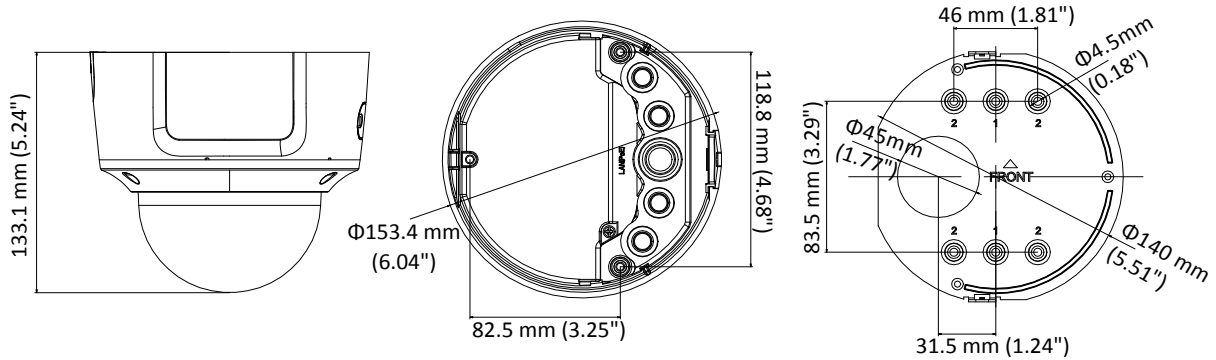

Dimensions