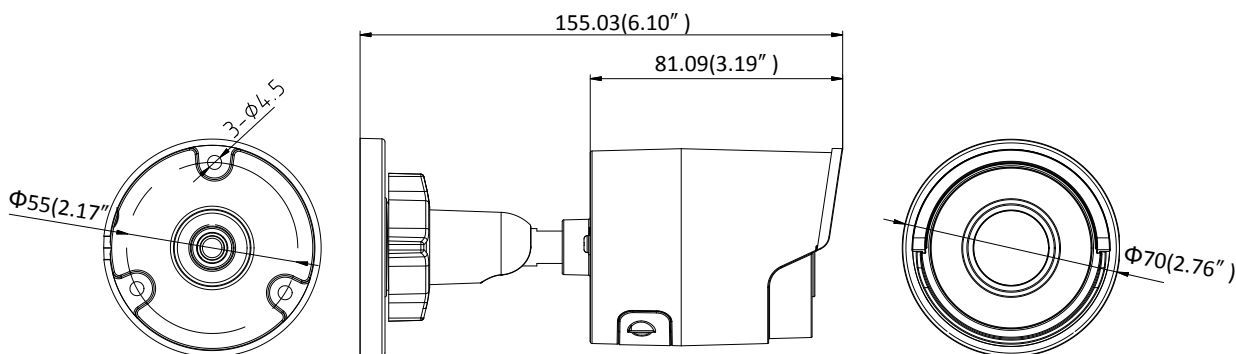

Dimensions