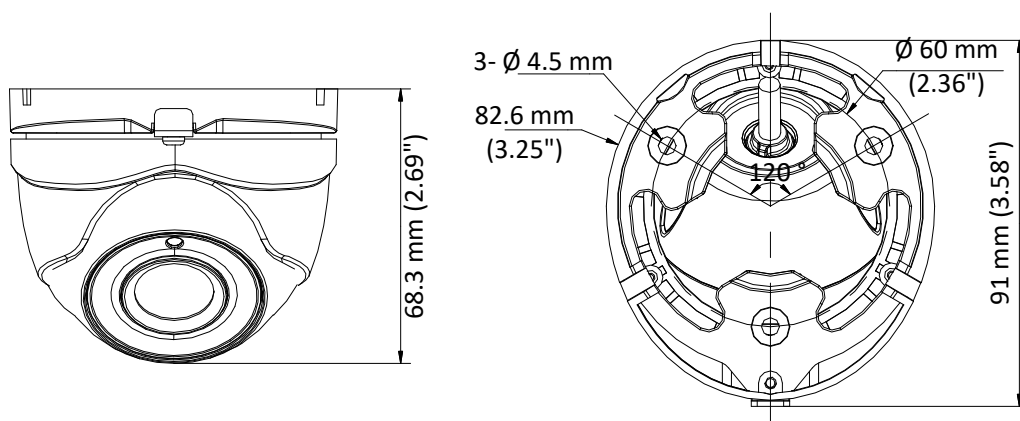

Key Features

- 5 MP high performance COMS
- 2560 × 1944 resolution
- 2.8 mm, 3.6 mm, 6 mm fixed lens
- EXIR 2.0, smart IR, up to 20 m IR distance
- OSD menu, 2D DNR, DWDR
- PoC.af
- IP67
- Up the coax (HIKVISION-C)

Specification

Camera	
Image Sensor	5 MP CMOS image sensor
Effective Pixels	2560 (H) × 1944 (V)
Min. Illumination	Color: 0.01 Lux @ (F1.2, AGC ON), 0 Lux with IR
Shutter Time	PAL: 1/25 s to 1/50, 000 s NTSC: 1/30 s to 1/50, 000 s
Lens	2.8 mm, 3.6 mm, 6 mm fixed Lens
Horizontal Field of View	85.5° (2.8 mm), 80.1° (3.6 mm), 57.1° (6 mm)
Lens Mount	M12
Day & Night	IR cut filter
Angle Adjustment	Pan: 0° to 360°; Tilt: 0° to 75°; Rotate: 0° to 360°
Synchronization	Internal synchronization
Frame Rate	PAL: 5 MP@20fps, 4 MP@25fps, 1080p@25fps NTSC: 5 MP@20fps, 4 MP@30fps, 1080p@30fps
Menu	
AGC	Support
D/N Mode	Auto/Color/BW (Black and White)
White Balance	ATW/MWB
BLC	Support
DWDR (Digital Wide Dynamic Range)	Support
Language	English
Functions	Brightness, Sharpness, DNR, Mirror, Smart IR
Interface	
Video Output	1 HD analog output
General	
Operating Conditions	-40 °C to 60 °C (-40 °F to 140 °F), humidity: 90% or less (non-condensation)
Power Supply	12 VDC ±25%, PoC.af
Power Consumption	Max. 4.3 W
Protection Level	IP67
Material	Metal
IR Range	Up to 20 m
Communication	Up the coax, Protocol: HIKVISION-C (TVI output)
Dimensions	91 mm × 82.6 mm × 68.3 mm (3.58" × 3.25" × 2.69")
Weight	Approx. 253 g (0.56 lb.)

Order Model

DS-2CE56H0T-ITME

Dimension

Accessory

DS-1272ZJ-110-TRS
Wall Mount

DS-1275ZJ
Vertical Pole Mount

DS-1276ZJ-SUS
Corner Mount

DS-1280ZJ-XS
Junction Box