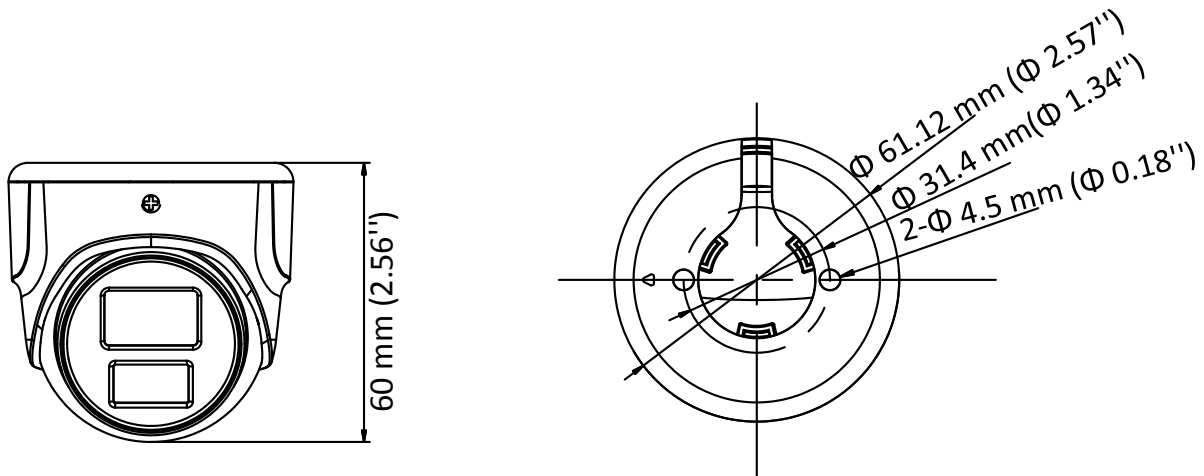

Order Model

DS-2CE70D0T-ITMF

Dimension