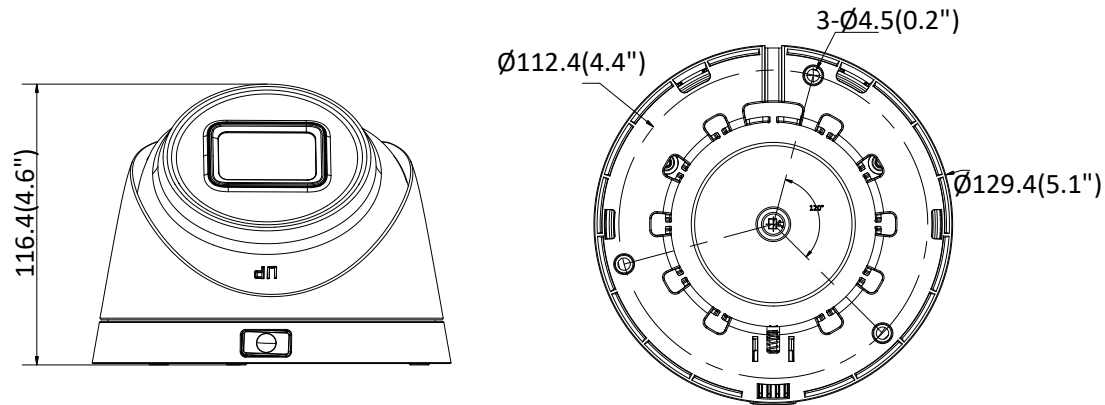

Firmware Version	5.5.52
API	ONVIF (PROFILE S, PROFILE G), ISAPI
Simultaneous Live View	Up to 6 channels
User/Host	Up to 32 users 3 levels: Administrator, Operator, and User
Client	iVMS-4200, Hik-Connect, iVMS-5200, iVMS-4500
Web Browser	IE8+, Chrome 31.0-44, Firefox 30.0-51, Safari 8.0+
Interface	
Communication Interface	1 RJ45 10M/100M self-adaptive Ethernet port
On-board Storage	Built-in microSD/SDHC/SDXC slot, up to 128 GB
Reset Button	Yes
General	
Operating Conditions	-30 °C to 60 °C (-22 °F to 140 °F), humidity: 95% or less (non-condensing)
Power Supply	12 VDC ± 25%, 5.5 mm coaxial power plug PoE (802.3af, class 3)
Power Consumption and Current	12 VDC, 1 A, Max: 11 W PoE: (802.3af, 36 V to 57 V), 0.4 A to 0.2 A, Max: 12.5 W
Ingress Protection	IP67
Material	Camera body: metal, bottom base: plastic
Dimensions	Camera: Ø 129.4 mm × 116.4 mm (5.1" × 4.6") With package: Ø 170 mm × 150 mm (6.7" × 5.9")
Weight	Camera: 560 g (1.2 lb.) With package: 850g (1.9 lb.)

Available Model

DS-2CD1H43G0-IZ (2.8 to 12 mm)

Dimensions

Accessories

DS-1273ZJ-130-TRL
Wall Mount

DS-1271ZJ-130-TRL
Pendant Mount

DS-1275ZJ
Vertical Pole Mount

DS-1276ZJ
Corner Mount