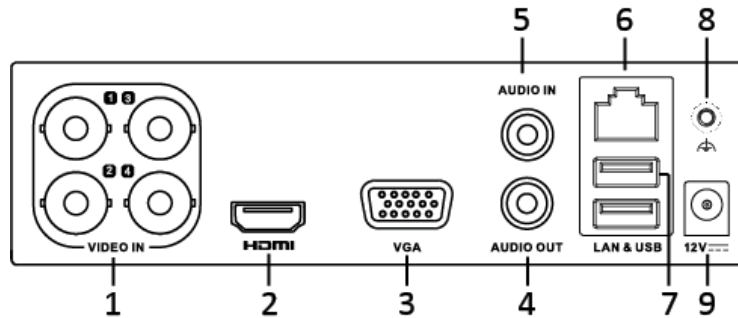

Physical Interfaces

The rear panel of DS-7108HQHI-F1/N provides 8 video input interfaces.

Index	Description	Index	Description
1	VIDEO IN	6	LAN Network Interface
2	HDMI Interface	7	USB Ports
3	VGA Interface	8	GND
4	AUDIO OUT, RCA Connector	9	12VDC Power Input
5	AUDIO IN, RCA Connector