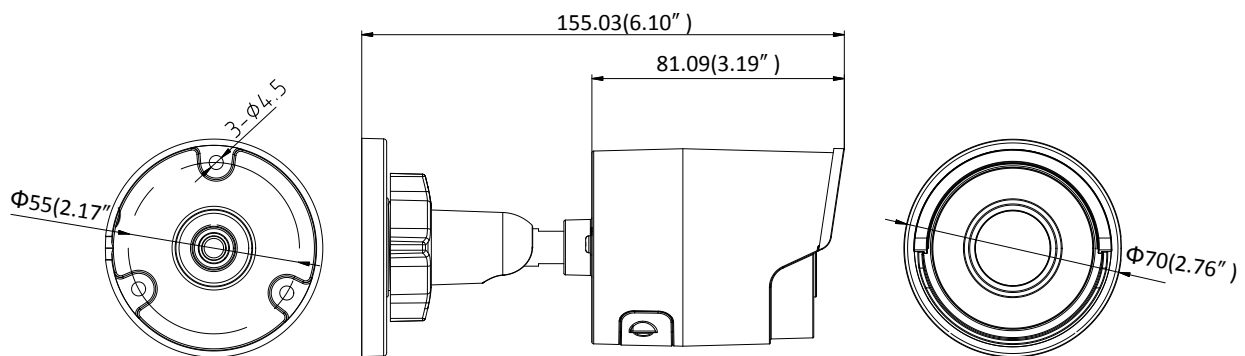

General Function	One-key Reset, Anti-Flicker, Heartbeat, Mirror, Password Protection, Privacy Mask, Watermark, IP Address Filter
Interface	
Communication Interface	1 RJ45 10M/100M self-adaptive Ethernet port
On-board Storage	Built-in microSD/SDHC/SDXC slot, up to 128 GB
Smart Feature-set	
Behavior Analysis	Line crossing detection, intrusion detection, unattended baggage detection, object removal detection
Line Crossing Detection	Cross a pre-defined virtual line, up to 1 pre-defined virtual lines supported
Intrusion Detection	Enter and loiter in a pre-defined virtual region, up to 1 pre-defined virtual regions supported
Object Removal Detection	Objects removed from the pre-defined region, such as the exhibits on display.
Unattended Baggage Detection	Objects left over in the pre-defined region such as the baggage, purse, dangerous materials
Face Detection	Human face appears in the image can be detected and trigger linkage method
General	
Operating Conditions	-30 °C to +60 °C (-22 °F to +140 °F), Humidity 95% or less (non-condensing)
Power	12 VDC ± 25%, 5W PoE(802.3af, class 3), 6.5W
IR Range	Up to 30 m
Protection Level	IP67
Dimensions	Camera: $\Phi 70 \times 155.03$ mm ($\Phi 2.76'' \times 6.1''$) Package: $216 \times 121 \times 118$ mm ($8.5'' \times 4.76'' \times 4.65''$)
Weight	Camera: 410 g (0.9 lb.)

Available Models

DS-2CD2025FHWD-I

Dimensions

Unit: mm