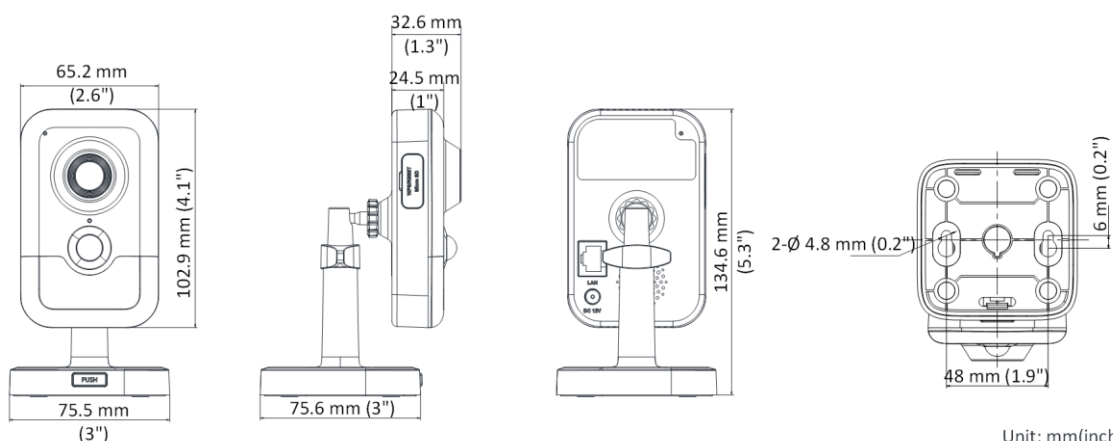

* Listed resolutions are only selectable options. It does not mean that all streams can work at their maximum resolution at the same time.

Available Model

DS-2CD2421G0-IDW (2.8 mm), DS-2CD2421G0-IW (2.8 mm), DS-2CD2421G0-I (2.8 mm)

Dimension