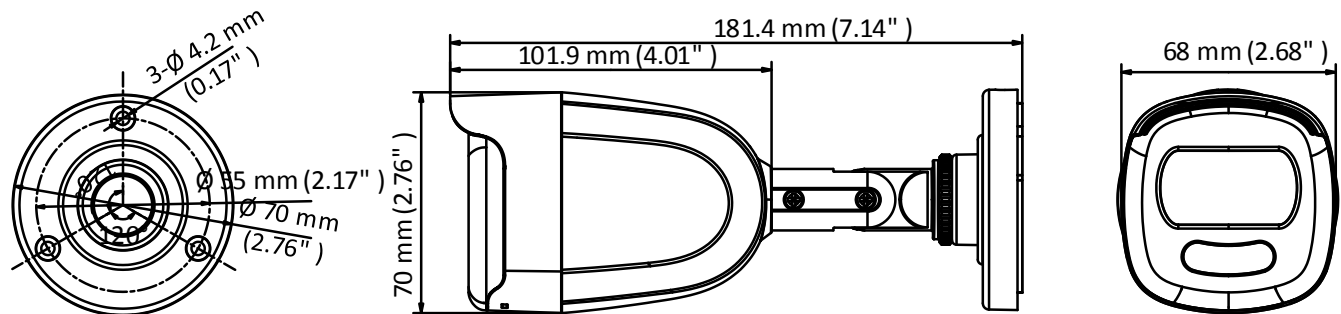

DS-2CE10DFT-F 2 MP Full Time Color Bullet Camera

ColorVu

Key Features

- 2 MP high performance CMOS
- 1920 × 1080 resolution
- Full time color
- 3.6 mm, 6 mm fixed lens
- Up to 20 m white light distance
- OSD menu, 3D DNR, true WDR
- 4 in 1 video output (switchable TVI/AHD/CVI/CVBS)
- IP67
- Up the coax (HIKVISION-C)

Specifications

Camera	
Image Sensor	2 MP CMOS image sensor
Resolution	1920 (H) × 1080 (V)
Frame Rate	PAL: 1080p@25fps NTSC: 1080p@30fps
Min. illumination	Color: 0.0005 Lux @ (F1.0, AGC ON), 0 Lux with white light
Shutter Time	PAL: 1/25 s to 1/50, 000 s NTSC: 1/30 s to 1/50, 000 s
Slow Shutter	Max. 16x
Lens	3.6 mm, 6 mm fixed lens
Horizontal Field of View	83.6° (3.6 mm), 52.8° (6 mm)
Lens Mount	M16
Day & Night	Color
Angle Adjustment	Pan: 0° to 360°; Tilt: 0° to 180°; Rotate: 0° to 360°
Synchronization	Internal synchronization
WDR (Wide Dynamic Range)	120 dB
Menu	
AGC	Yes
White Balance	Auto/Manual
BLC (Backlight Compensation)	Yes
Privacy Mask	4 programmable privacy masks
Motion Detection	4 programmable areas
WDR	Yes
Functions	Brightness, Sharpness, 3D DNR, Mirror, Smart light
Interface	
Video Output	1 HD analog output
Switch Button	TVI/AHD/CVI/CVBS
General	
Operating Conditions	-40 °C to 60 °C (-40 °F to 140 °F), humidity: 90% or less (non-condensation)
Power Supply	12 VDC ±25%
Power Consumption	Max. 3 W
Protection Level	IP67
Material	Metal
White Light	Up to 20 m
Communication	Up the coax, Protocol: HIKVISION-C (TVI output)
Dimensions	181.4 mm × 70 mm × 68 mm (7.14" × 2.75" × 2.68")
Weight	Approx. 390 g (0.86 lb.)

Order Model

DS-2CE10DFT-F

Dimension

Accessory

DS-1280ZJ-XS

Junction Box

Distributed by

Headquarters