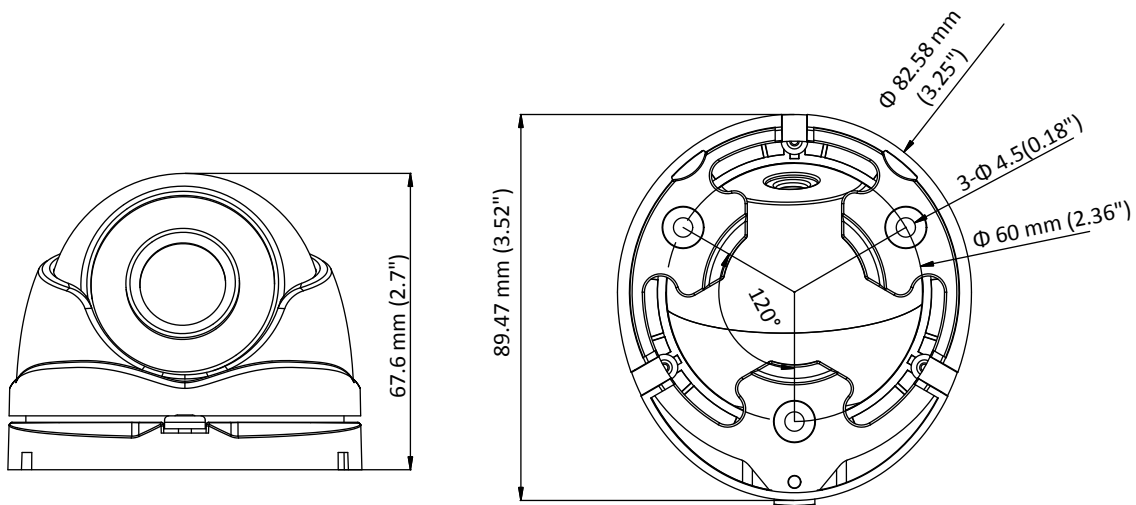

## Specification

<b>Camera</b>	
Image Sensor	2MP CMOS Image Sensor
Signal System	PAL/NTSC
Effective Pixels	1920 (H) × 1080 (V)
Min. illumination	0.1 Lux@(F1.2,AGC ON), 0 Lux with IR
Shutter Time	1/25 (1/30) s to 1/50,000 s
Lens	2.8 mm, 3.6 mm, 6 mm optional
	Field of view: 103° (2.8 mm), 82.2° (3.6 mm), 54° (6 mm)
Lens Mount	M12
Day & Night	ICR
Angle Adjustment	Pan: 0° to 360°, Tilt: 0° to 75°, Rotation: 0° to 360°
Synchronization	Internal synchronization
Video Frame Rate	1080p@25fps/1080p@30fps
HD Video Output	1 analog HD output
S/N Ratio	>62 dB
<b>General</b>	
Operating Conditions	-40 °C to 60 °C (-40 °F to 140 °F), Humidity: 90% or less (non-condensation)
Power Supply	12 V DC ± 15%
Power Consumption	Max. 4 W
Protection Level	IP66
IR Range	Up to 20 m
Dimensions	89.47 × 67.6 mm (3.52" × 2.7")
Weight	340 g (0.75 lb.)

## Dimensions