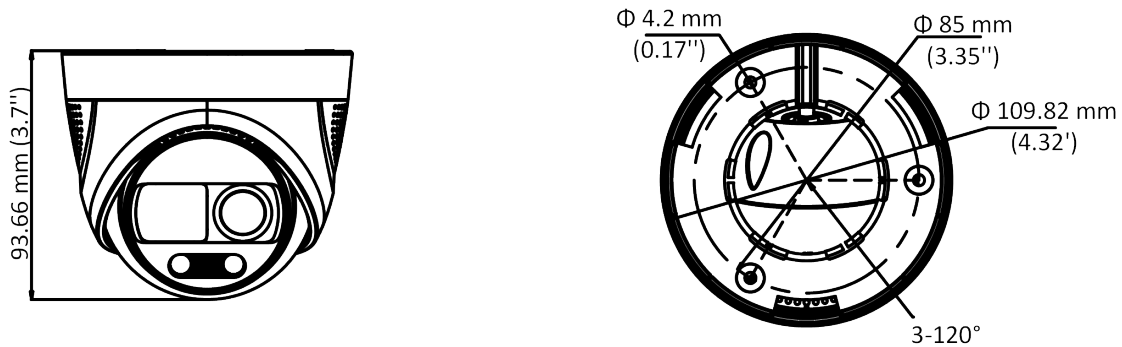

General	
Operating Conditions	-40 °C to 60 °C (-40 °F to 140 °F), humidity 90% or less (non-condensing)
Power Supply	12 VDC ± 25% <i>*You are recommended to use one power adapter to supply the power for one camera.</i>
Power Consumption	Max. 6.6 W
Protection Level	IP67
Material	Enclosure: Plastic Main Body: Metal
White Light Range	Up to 20 m
PIR Range	Angle: 110°, Range: 11 m
Communication	HIKVISION-C
Dimensions	Φ 109.82 mm × 93.66 mm (Φ 4.32" × 3.7")
Weight	Approx. 390 g (0.86 lb.)

Available Model

DS-2CE72DFT-PIRXOF

Dimension