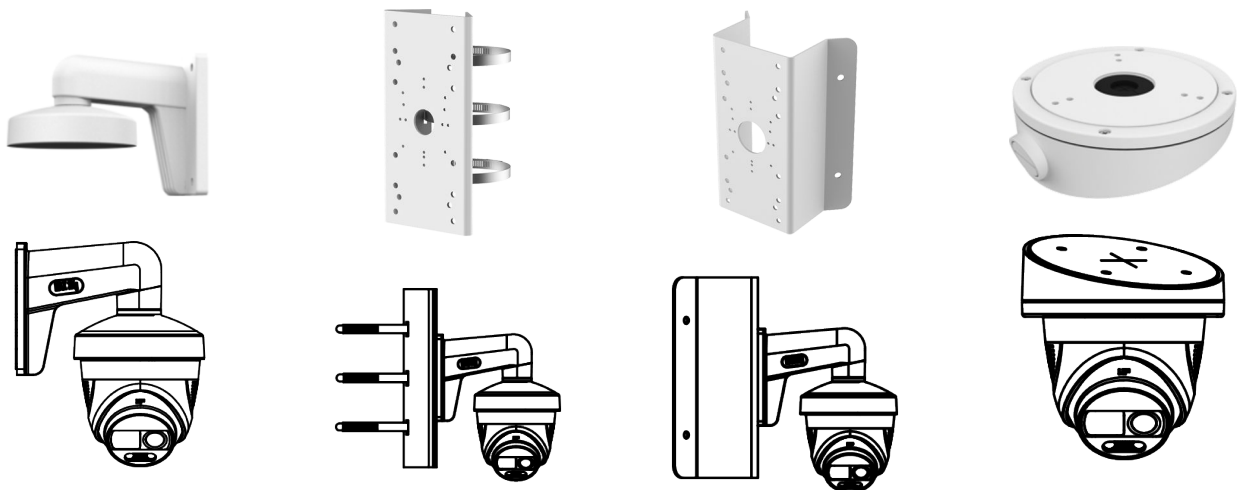

Specification

Camera	
Image Sensor	2 MP CMOS
Signal System	PAL/NTSC
Resolution	1920 (H) × 1080 (V)
Frame Rate	TVI: 1080p@30fps, 1080p@25fps AHD: 1080p@30fps, 1080p@25fps CVI: 1080p@30fps, 1080p@25fps CVBS: PAL/NTSC
Min. illumination	Color: 0.0005 Lux @ (F1.0, AGC ON), 0 Lux with white light
Shutter Time	PAL: 1/25 s to 1/50, 000 s NTSC: 1/30 s to 1/50, 000 s
Slow Shutter	Max. 16 times
Lens	3.6 mm, 6 mm fixed lens
Horizontal Field of View	83.6° (3.6 mm), 52.8° (6 mm)
Lens Mount	M16
Flashing Light Alarm (Red & Blue)	Yes
Audible Alarm	Yes
Day & Night	Color
WDR (Wide Dynamic Range)	≥130 dB
Angle Adjustment	Pan: 0 to 360°, Tilt: 0 to 75°, Rotation: 0 to 360°
Menu	
White Light	AUTO/OFF
Image Mode	STD/HIGH-SAT
AGC	Yes
White Balance	Auto/Manual
AE (Auto Exposure) Mode	WDR/BLC/HLC/Global/HLS
Anti-Banding	Yes
Privacy Mask	4 programmable privacy masks
Motion Detection	4 programmable motion areas
Noise Reduction	3D DNR/ 2D DNR
Language	English
Function	Brightness, Sharpness, Mirror, Smart Light, Defective Pixel Correction
Interface	
Video Output	Switchable TVI/AHD/CVI/CVBS
Alarm	1 alarm out

General	
Operating Conditions	-40 °C to 60 °C (-40 °F to 140 °F), humidity 90% or less (non-condensing)
Power Supply	12 VDC ± 25% <i>*You are recommended to use one power adapter to supply the power for one camera.</i>
Power Consumption	Max. 6.6 W
Protection Level	IP67
Material	Enclosure: Plastic Main Body: Metal
White Light Range	Up to 20 m
PIR Range	Angle: 110°, Range: 11 m
Communication	HIKVISION-C
Dimensions	Φ 109.82 mm × 93.66 mm (Φ 4.32" × 3.7")
Weight	Approx. 390 g (0.86 lb.)

Available Model

DS-2CE72DFT-PIRXOF

Dimension

Accessory

DS-1272ZJ-110-TRS
Wall Mount

DS-1275ZJ-SUS
Vertical Pole Mount

DS-1276ZJ-SUS
Corner Mount

DS-1281ZJ-S
Inclined Ceiling Mount