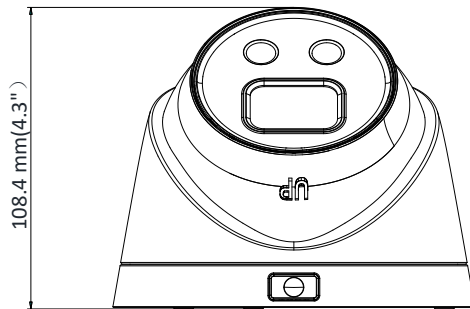

### Key Features

- Max. 1920 × 1080 @ 25fps
- 2.8 mm/4 mm/6 mm fixed lens
- H.265, H.264
- 120dB WDR
- False alarm filter by target classification
- Powered by Darkfighter
- 12 VDC & PoE (802.3af, class 3)
- IR range: Up to 50 m
- Support on-board storage, up to 128 GB
- IP67
- BLC/3D DNR/ROI
- Color: 0.005 Lux @ (F1.2, AGC ON), 0.009 Lux @ (F1.6, AGC ON)

|                          |   |
|--------------------------|---|
| Simultaneous Live View   | Up to 6 channels  |
| User/Host                | Up to 32 users<br>3 levels: Administrator, Operator and User  |
| Client                   | iVMS-4200, Hik-Connect, iVMS-5200, iVMS-4500  |
| Web Browser              | IE8+, Chrome 31.0-44, Firefox 30.0-51, Safari 8.0+  |
| <b>Interface</b>         |   |
| Communication Interface  | 1 RJ45 10M/100M self-adaptive Ethernet port   |
| On-board Storage         | Built-in microSD/SDHC/SDXC slot, up to 128 GB   |
| Reset Button             | Yes   |
| SVC                      | H.265 encoding and H.264 encoding support   |
| <b>Smart Feature-set</b> |   |
| Behavior Analysis        | Line crossing detection, intrusion detection, region entrance detection, region exit detection, false alarm filter by target classification |
| <b>General</b>           |   |
| Operating Conditions     | -30 °C to +60 °C (-22 °F to +140 °F), humidity 95% or less (non-condensing)   |
| Power Supply             | 12 VDC ± 25%, 5.5 mm coaxial power plug<br>PoE (802.3af, class 3)   |
| Power Consumption        | 12 VDC, 0.6 A, max: 7 W<br>PoE: (802.3af, 36 V to 57 V), 0.2 A to 0.1 A, max: 8.5 W   |
| IR Range                 | Up to 50 m  |
| Wavelength               | 850 nm  |
| Protection Level         | IP67  |
| Material                 | Camera body: metal, bottom base: plastic  |
| Dimensions               | Camera: $\Phi 130 \times 105$ mm ( $\Phi 5.1'' \times 4.1''$ )  |
| Weight                   | Camera: 500 g (1.1 lb.)<br>With package: 780 g (1.7 lb.)  |

## Dimensions