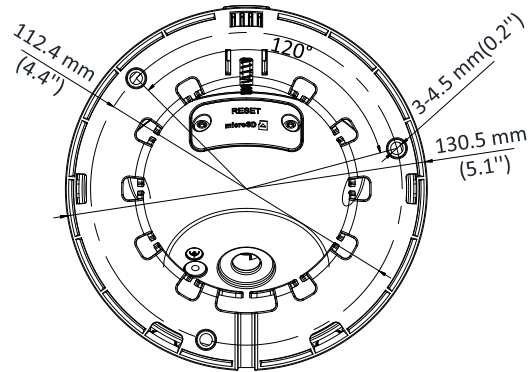

|                          |   |
|--------------------------|---|
| Simultaneous Live View   | Up to 6 channels  |
| User/Host                | Up to 32 users<br>3 levels: Administrator, Operator and User  |
| Client                   | iVMS-4200, Hik-Connect, iVMS-5200, iVMS-4500  |
| Web Browser              | IE8+, Chrome 31.0-44, Firefox 30.0-51, Safari 8.0+  |
| <b>Interface</b>         |   |
| Communication Interface  | 1 RJ45 10M/100M self-adaptive Ethernet port   |
| On-board Storage         | Built-in microSD/SDHC/SDXC slot, up to 128 GB   |
| Reset Button             | Yes   |
| SVC                      | H.265 encoding and H.264 encoding support   |
| <b>Smart Feature-set</b> |   |
| Behavior Analysis        | Line crossing detection, intrusion detection, region entrance detection, region exit detection, false alarm filter by target classification |
| <b>General</b>           |   |
| Operating Conditions     | -30 °C to +60 °C (-22 °F to +140 °F), humidity 95% or less (non-condensing)   |
| Power Supply             | 12 VDC ± 25%, 5.5 mm coaxial power plug<br>PoE (802.3af, class 3)   |
| Power Consumption        | 12 VDC, 0.6 A, max: 7 W<br>PoE: (802.3af, 36 V to 57 V), 0.2 A to 0.1 A, max: 8.5 W   |
| IR Range                 | Up to 50 m  |
| Wavelength               | 850 nm  |
| Protection Level         | IP67  |
| Material                 | Camera body: metal, bottom base: plastic  |
| Dimensions               | Camera: $\Phi 130 \times 105$ mm ( $\Phi 5.1'' \times 4.1''$ )  |
| Weight                   | Camera: 500 g (1.1 lb.)<br>With package: 780 g (1.7 lb.)  |

## Available Models

DS-2CD2326G1-I (2.8/4/6 mm)

## Dimensions