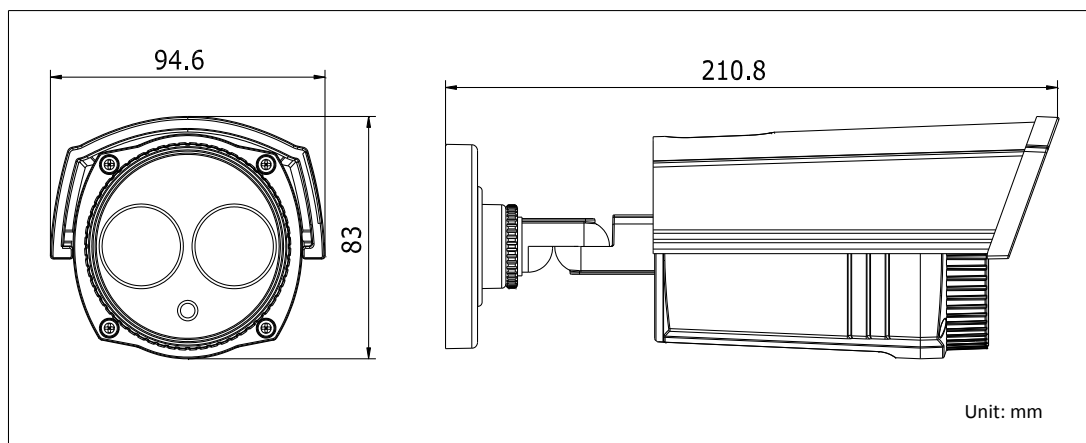

Order Models

DS-2CE16D5T-IT5

Dimensions