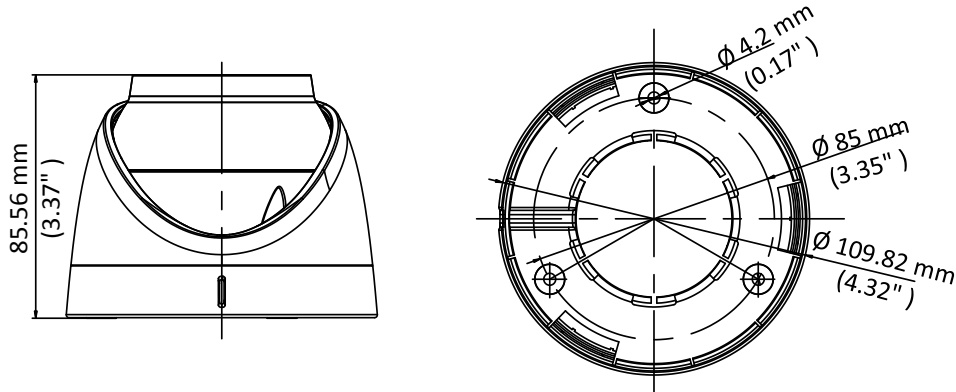

### Key Features

- 2 MP high performance CMOS
- 1920 × 1080 resolution
- Full time color
- 3.6 mm, 6 mm fixed lens
- Up to 20 m white light distance
- OSD menu, 3D DNR, true WDR
- 4 in 1 video output (switchable TVI/AHD/CVI/CVBS)
- IP67
- Up the coax (HIKVISION-C)

## Specifications

<b>Camera</b>	
Image Sensor	2 MP CMOS image sensor
Resolution	1920 (H) × 1080 (V)
Frame Rate	PAL: 1080p@25fps NTSC: 1080p@30fps
Min. illumination	Color: 0.0005 Lux @ (F1.0, AGC ON), 0 Lux with white light
Shutter Time	PAL: 1/25 s to 1/50, 000 s NTSC: 1/30 s to 1/50, 000 s
Slow Shutter	Max. 16x
Lens	3.6 mm, 6 mm fixed lens
Horizontal Field of View	83.6° (3.6 mm), 52.8° (6 mm)
Lens Mount	M16
Day & Night	Color
Angle Adjustment	Pan: 0° to 360°; Tilt: 0° to 75°; Rotate: 0° to 360°
Synchronization	Internal synchronization
WDR (Wide Dynamic Range)	120 dB
<b>Menu</b>	
AGC	Yes
White Balance	Auto/Manual
BLC (Backlight Compensation)	Yes
Privacy Mask	4 programmable privacy masks
Motion Detection	4 programmable areas
WDR	Yes
Functions	Brightness, Sharpness, 3D DNR, Mirror, Smart light
<b>Interface</b>	
Video Output	1 HD analog output
Switch Button	TVI/AHD/CVI/CVBS
<b>General</b>	
Operating Conditions	-40 °C to 60 °C (-40 °F to 140 °F), humidity: 90% or less (non-condensation)
Power Supply	12 VDC ±25%
Power Consumption	Max. 3 W
Protection Level	IP67
Material	Main Body: Metal Mounting Base: Plastic
White Light	Up to 20 m
Communication	Up the coax, Protocol: HIKVISION-C (TVI output)
Dimensions	∅ 109.82 mm × 85.56 mm (∅ 4.32" × 3.37")
Weight	Approx. 336 g (0.74 lb.)

## Dimension