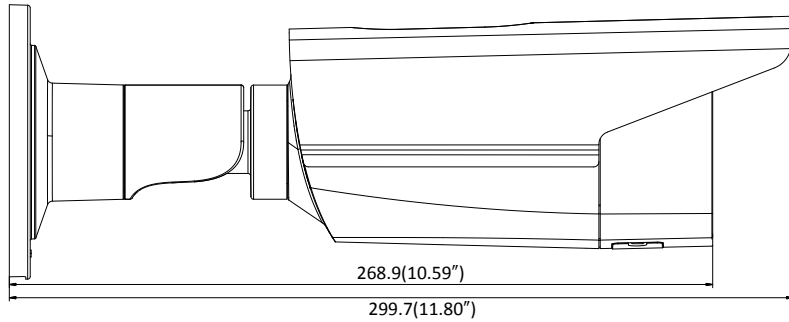

Dimensions

Unit: mm