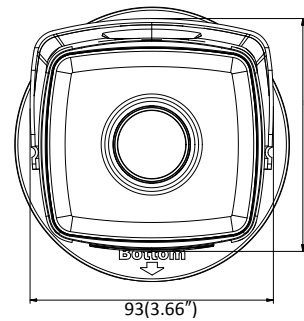

Dimensions

Unit: mm