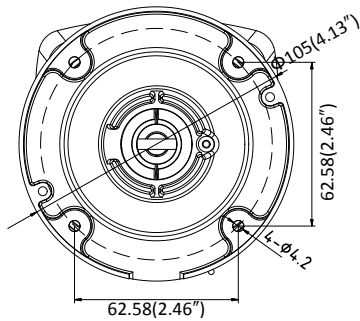

Dimensions

Unit: mm