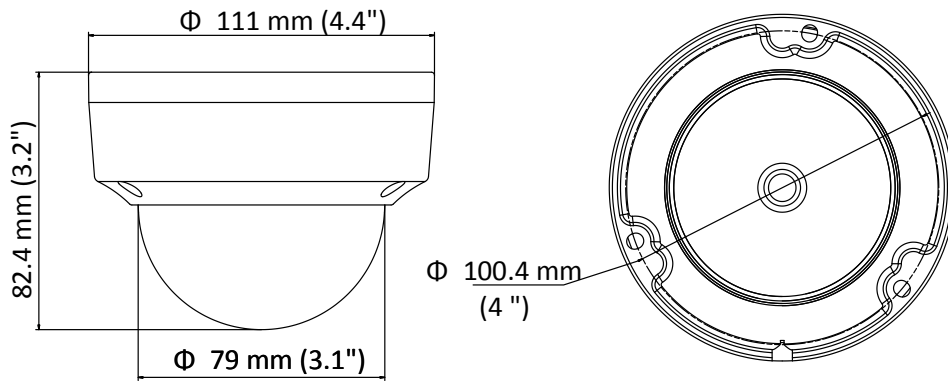

Dimension

Accessory

Distributed by

HIKVISION

Headquarters

No.555 Qianmo Road, Binjiang District,
Hangzhou 310051, China
T +86-571-8807-5998
overseasbusiness@hikvision.com

Hikvision USA
T +1-909-895-0400
sales.usa@hikvision.com

Hikvision Europe
T +31-23-55-42-770
info.eu@hikvision.com

Hikvision Middle East
T +971-4-8816086
salesme@hikvision.com

Hikvision Russia
T +7-495-669-67-99
saleru@hikvision.com

Hikvision India
T +91-22-28469900
sales@pramahikvision.com

Hikvision Italy
T +39-0438-6902
info.it@hikvision.com

Hikvision France
T +33(0)1-85-330-450
info.fr@hikvision.com

Hikvision Spain
T +34-91-737-16-55
info.es@hikvision.com

Hikvision Poland
T +48-22-460-01-50
potland@hikvision.com

Hikvision UK
T +01628-902140
support.uk@hikvision.com

Hikvision Singapore
T +65-6684-4718
sg@hikvision.com

Hikvision Oceania
T +61-2-8599-4233
salesau@hikvision.com

Hikvision Canada
T +1-909-895-0400
sales.usa@hikvision.com

Hikvision Korea
T +82-31-731-8841
sales.korea@hikvision.com

Hikvision Brazil
T +55 11 3318-0050
Latam.support@hikvision.com

Hikvision Africa
T +27 (10) 0351172
sale.africa@hikvision.com

Hikvision Hong Kong
T +852-2151-1761