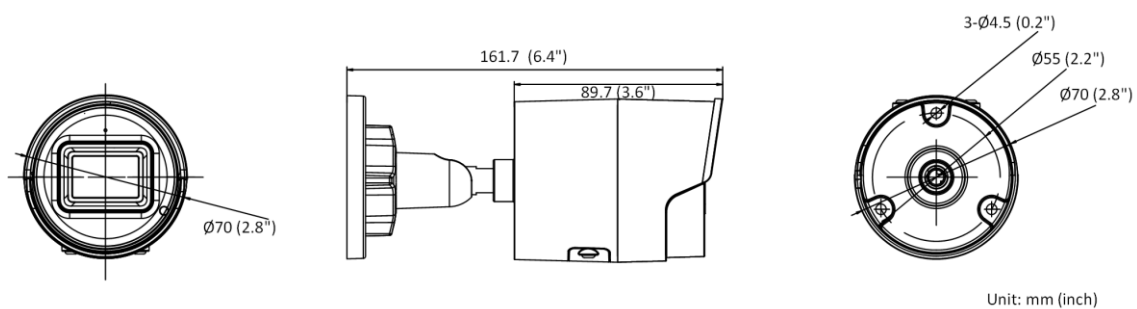

Storage Conditions	-30 °C to 60 °C (-22 °F to 140 °F). Humidity 95% or less (non-condensing)
Startup and Operating Conditions	-30 °C to 60 °C (-22 °F to 140 °F). Humidity 95% or less (non-condensing)
Power Supply	12 VDC ± 25%, reverse polarity protection PoE: (802.3af, 36 V to 57 V), Class 3
Power Consumption and Current	12 VDC, 0.5 A, max. 6 W PoE (802.3af, 36 V to 57 V), 0.2 A to 0.13 A, max. 7 W
Power Interface	Ø5.5 mm coaxial power plug
Camera Dimension	Ø70 × 161.7 mm (Ø2.76" × 6.37")
Package Dimension	216 × 121 × 118 mm (8.6" × 4.8" × 4.7")
Camera Weight	Approx. 490 g (1.1 lb.)
With Package Weight	Approx. 724 g (1.6 lb.)
Approval	
EMC	FCC (47 CFR Part 15, Subpart B); CE-EMC (EN 55032: 2015, EN 61000-3-2: 2014, EN 61000-3-3: 2013, EN 50130-4: 2011 +A1: 2014); RCM (AS/NZS CISPR 32: 2015); IC (ICES-003: Issue 6, 2016); KC (KN 32: 2015, KN 35: 2015)
Safety	UL (UL 60950-1); CB (IEC 60950-1:2005 + Am 1:2009 + Am 2:2013); CE-LVD (EN 60950-1:2005 + Am 1:2009 + Am 2:2013); BIS (IS 13252(Part 1):2010+A1:2013+A2:2015)
Environment	CE-RoHS (2011/65/EU); WEEE (2012/19/EU); Reach (Regulation (EC) No 1907/2006)
Protection	IP67 (IEC 60529-2013)

▪ Available Model

DS-2CD2043G2-I (2.8/4/6 mm)

DS-2CD2043G2-IU (2.8/4/6 mm)

▪ Dimension

- Accessory
- Optional

**DS-1280ZJ-XS
Junction Box**

Distributed by

**HIKVISION®****Headquarters**