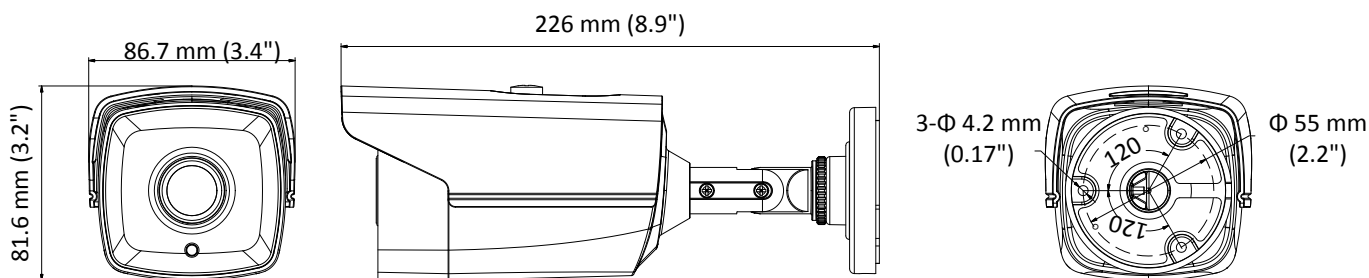

Dimensions