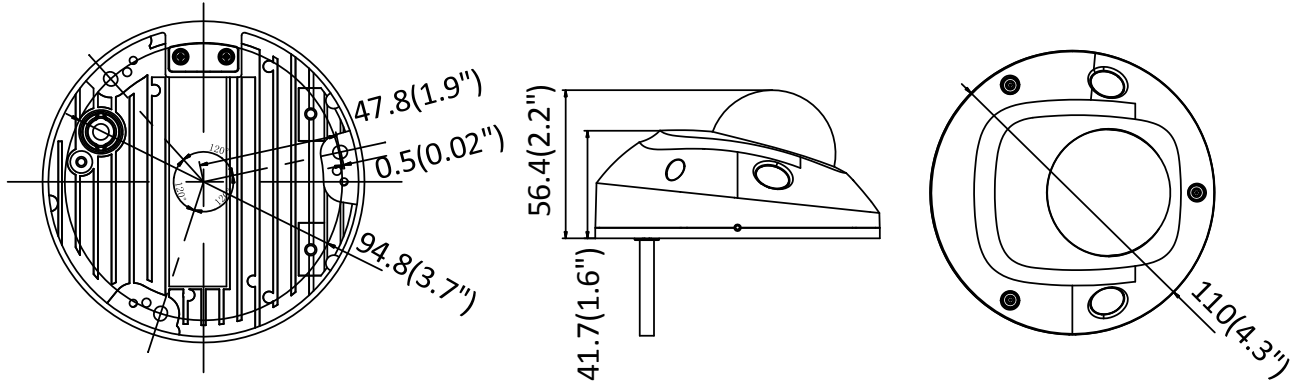

Dimensions