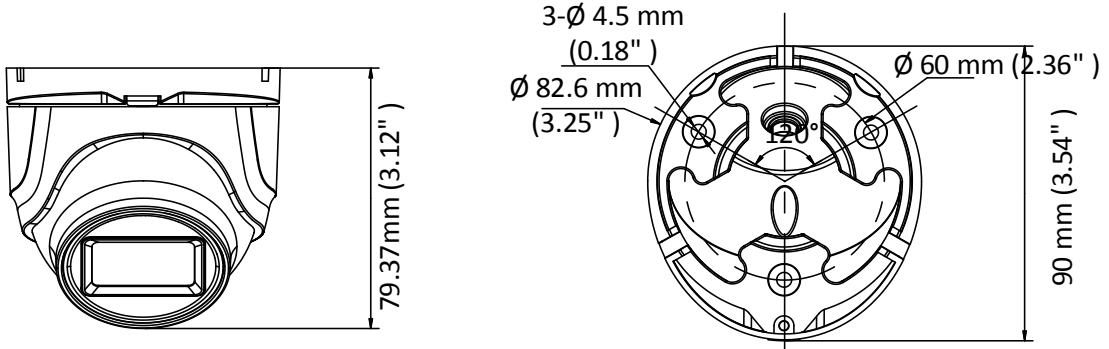

Order Models

DS-2CE76H8T-ITMF

Dimension