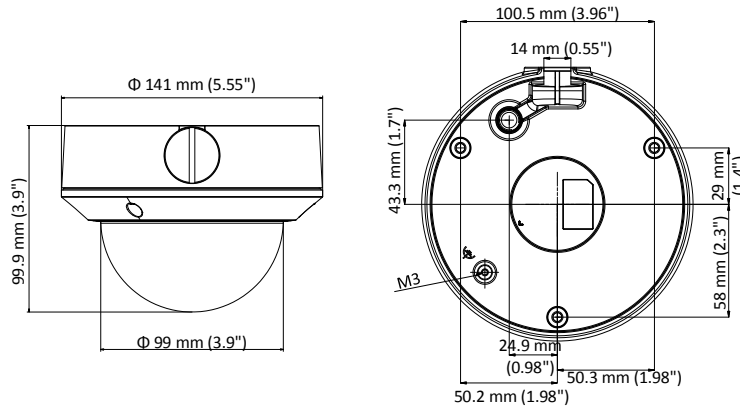

Available Models

DS-2CD1721F-I (Z)

Dimension