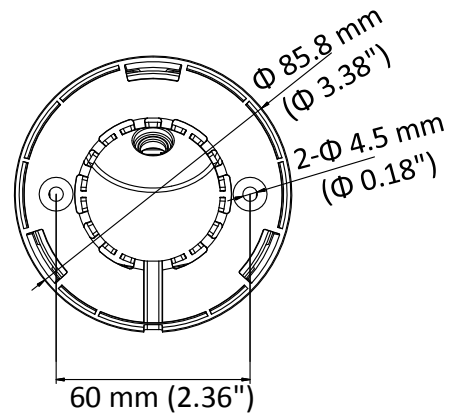

DS-2CE56D0T-I2PFB 2 MP Balun Camera

Key Feature

- 2 MP, 1920 × 1080 resolution
- 2.8 mm, 3.6 mm, 6 mm fixed focal lens
- Smart IR, up to 20 m IR distance
- Twisted-pair cable transmission, BNC transmission
- 4 in 1 video output (switchable TVI/AHD/CVI/CVBS)

Specification

Camera	
Image Sensor	2 MP CMOS
Signal System	PAL/NTSC
Frame Rate	PAL: 1080p@25fps NTSC: 1080p@30fps
Resolution	1920 (H) × 1080 (V)
Min. Illumination	0.01 Lux @ (F1.2, AGC ON), 0 Lux with IR
Shutter Time	PAL: 1/25 s to 1/50, 000 s NTSC: 1/30 s to 1/50, 000 s
Lens	2.8 mm, 3.6 mm, 6 mm fixed lens
Horizontal Field of View	106.4° (2.8 mm), 79.6° (3.6 mm), 51.9° (6 mm)
Lens Mount	M12
Day & Night	ICR
WDR	Digital WDR
Angle Adjustment	Pan: 0° to 360°, Tilt: 0° to 75°, Rotate: 0° to 360°
Menu	
Image Mode	STD/HIGH-SAT
AGC	Yes
Day/Night Mode	Auto/Color/BW (Black and White)
White Balance	Auto/Manual
AE (Auto Exposure) Mode	DWDR/BLC/HLC/Global
Noise Reduction	2D DNR
Language	English
Function	Brightness, Sharpness, Mirror, Smart IR
Interface	
Video Output	Switchable TVI/AHD/CVI/CVBS
General	
Operating Conditions	-40 °C to 60 °C (-40 °F to 140 °F), humidity: 90% or less (non-condensing)
Power Supply	12 VDC ± 25%
Power Consumption	Max. 2.5 W
Material	Plastic
IR Range	Up to 20 m
Communication	HIKVISION-C
Dimensions	Φ 85.8 mm × 69.7 mm (Φ 3.38" × 2.84")
Weight	Approx. 143 g (0.32 lb.)

Order Model

DS-2CE56D0T-I2PFB

Dimension

Accessory

Distributed by

DS-1272ZJ-110-TRS
Wall Mount

DS-1275ZJ-SUS
Vertical Pole Mount

DS-1276ZJ-SUS
Corner Mount