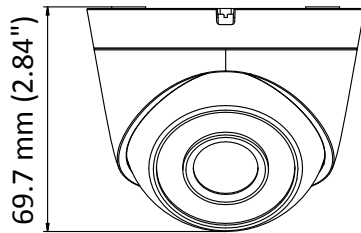

Order Model

DS-2CE56D0T-I2PFB

Dimension