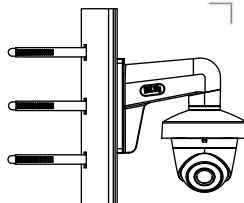

Order Model

DS-2CE56D0T-I2PFB

Dimension

Accessory

Distributed by

DS-1272ZJ-110-TRS
Wall Mount

DS-1275ZJ-SUS
Vertical Pole Mount

DS-1276ZJ-SUS
Corner Mount