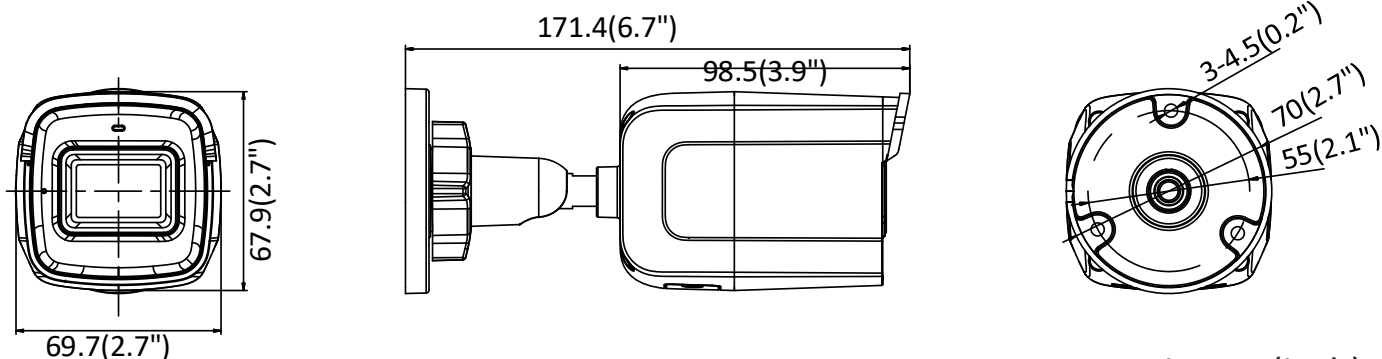

Alarm Trigger	Motion detection, video tampering, network disconnected, IP address conflict, illegal login, HDD error, HDD full
Network Storage	Support built-in microSD/SDHC/SDXC card (128G), local storage and NAS (NFS,SMB/CIFS), ANR
Protocols	TCP/IP, ICMP, HTTP, HTTPS, FTP, DHCP, DNS, DDNS, RTP, RTSP, RTCP, PPPoE, NTP, UPnP, SMTP, SNMP, IGMP, QoS, IPv6, UDP, Bonjour
General Function	One-key reset, heartbeat, mirror, password protection, privacy mask, watermark, IP address filter
Firmware Version	V5.5.60
API	ONVIF(PROFILES,PROFILE G), ISAPI
Simultaneous Live View	Up to 6 channels
User/Host	Up to 32 users 3 levels: Administrator, Operator and User
Client	iVMS-4200, Hik-Connect, iVMS-5200, iVMS-4500
Web Browser	IE8+, Chrome 31.0-44, Firefox 30.0-51, Safari 8.0+
Interface	
Communication Interface	1 RJ45 10M/100M self-adaptive Ethernet port
On-board Storage	Built-in microSD/SDHC/SDXC slot, up to 128 GB
Audio I/O	1 Built-in mic, mono sound
Video Out	No
Alarm I/O	No
Reset Button	Yes
Wi-Fi	
Wireless Standards	IEEE802.11b, 802.11g, 802.11n
Frequency Range	2.412 GHz - 2.472 GHz
Channel Bandwidth	20/40MHz
Protocols	802.11b: CCK, QPSK, BPSK, 802.11g/n: OFDM
Security	64/128-bit WEP, WPA/WPA2, WPA-PSK/WPA2-PSK, WPS
Transfer Rates	11b/g: 54Mbps, 11n: up to 150Mbps
Wireless Range	Up to 50 m (The performance varies based on actual environment)
Power Consumption	<20dBm
General	
Operating Conditions	-30 °C to +60 °C (-22 °F to +140 °F), Humidity 95% or less (non-condensing)
Power Supply	12 VDC ± 25%, Φ 5.5 mm coaxial plug power
Power Consumption and Current	12 VDC, 0.5 A, Max: 6W
Protection Level	IP66
Material	Front cover: plastic, camera body: metal
Dimensions	Camera: 69.7 mm × 67.9 mm × 171.4 mm (2.7" × 2.7" × 6.7") With package: 216 mm × 121 mm × 118 mm (8.5" × 4.8" × 4.6")
Weight	Camera: 372g (0.8lb) With package: 659g(1.5lb)

Available Model:

DS-2CD2041G1-IDW1(2.8/4 mm)

Dimensions

Unit: mm(inch)

Accessory

DS-1280ZI-S
Junction Box

Distributed by

HIKVISION