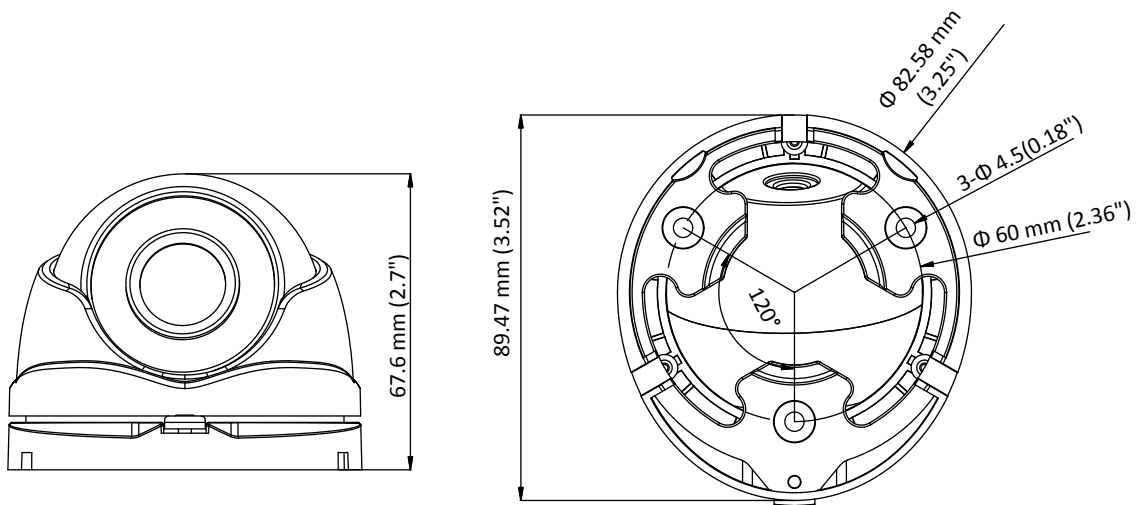

DS-2CE56D0T-IRMF HD 1080p IR Turret Camera

Key Features

- 2 megapixel high performance CMOS
- Analog HD output, up to 1080p resolution
- Day/Night switch
- Smart IR
- Up to 20 m IR distance
- Switchable TVI/AHD/CVI/CVBS
- IP66

Specification

Camera	
Image Sensor	2MP CMOS Image Sensor
Signal System	PAL/NTSC
Frame Rate	PAL: 1080p@25fps NTSC: 1080p@30fps
Resolution	1920 (H) × 1080 (V)
Min. illumination	0.01 Lux@(F1.2, AGC ON), 0 Lux with IR
Shutter Time	1/25 (1/30) s to 1/50,000 s
Lens	3.6 mm 2.8 mm, 6 mm fixed lens
Horizontal Field of View	103° (2.8 mm), 82.2° (3.6 mm), 54° (6 mm)
Lens Mount	M12
Day & Night	IR cut filter
Angle Adjustment	Pan: 0° to 360°, Tilt: 0° to 75°, Rotation: 0° to 360°
Synchronization	Internal synchronization
Menu	
AGC	Low/middle/high
Day/Night Mode	Smart/color/BW(Black and White)
Backlight Compensation	Yes
DWDR	Yes
Language	English, Chinese
Functions	Brightness, Sharpness, DNR, Mirror
Interface	
Video Output	1 HD analog output
Switch Button	TVI/AHD/CVI/CVBS
General	
Operating Conditions	-40 °C to 60 °C (-40 °F to 140 °F), Humidity: 90% or less (non-condensation)
Power Supply	12 VDC ± 15%
Power Consumption	Max. 4 W
Ingress Protection	IP66
Material	Metal
IR Range	Up to 20 m
Dimensions	89.47 × 67.6 mm (3.52" × 2.7")
Weight	340 g (0.75 lb.)

Order Model

DS-2CE56D0T-IRMF

Dimensions

Accessories

DS-1272ZJ-110-TRS
Wall Mounting Bracket

DS-1275ZJ-SUS
Vertical Pole Mounting Bracket

DS-1276ZJ-SUS
Corner Mounting Bracket

DS-1280ZJ-XS
Junction Bo